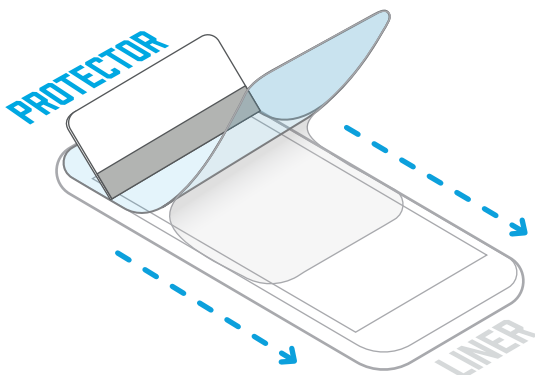

SLIDE-APPLY INSTALLATION

ADVANTAGE
FREE
LIFETIME
REPLACEMENTS